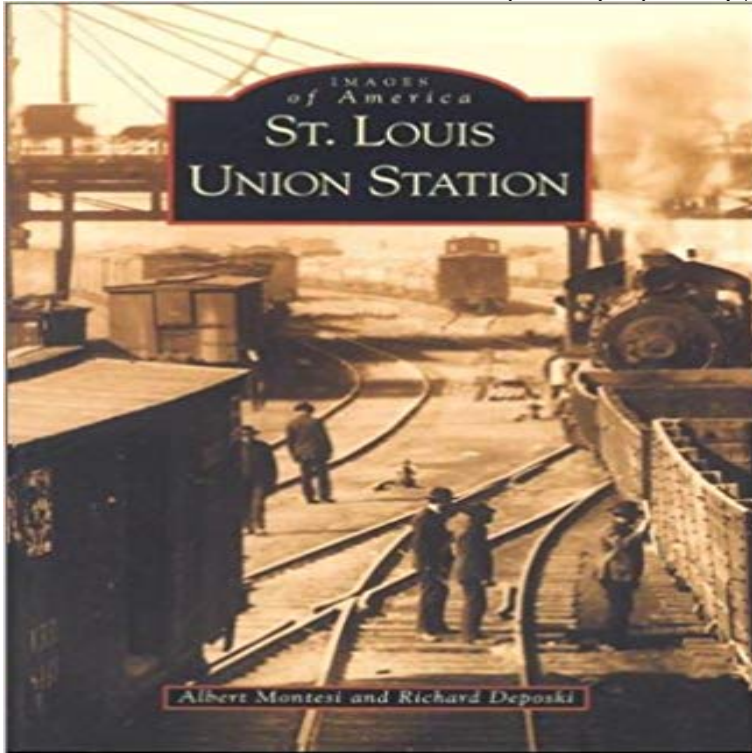

## St. Louis Union Station (MO) (Images of America)

When St. Louis Union Station opened to the public in 1894, nearly 10,000 people gathered to celebrate. What they saw rivaled famed stations in the East, with its barrel-vaulted ceiling, sweeping archways, and Tiffany stained-glass windows. Modeled after the walled city of Carcassone, France, Union Station was one of the busiest in the world during its heyday. Follow the history of this great architectural triumph from its original glory days through its demise and rebirth. The days of rail transportation come to life in more than 200 historic images, from steam engines hissing into the 11-acre train shed, to the perky smiles of the renowned Harvey Girls. Union Station is also seen here as tens of thousands of passengers a day dwindled to mere hundreds. As the automobile and airplane gained momentum in the 1950s and 60s, railroading lost popularity and St. Louis Union Station fell into disrepair and eventually closed. Now restored to its original splendor, Union Station is again a bustling center of urban entertainment and activity.